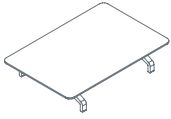

The system comprises a basic modular structure equipped with a series of universal fittings, to which all the types of seat, backrest and table (120 x 80 cm, 160 x 80 cm, diam. 130 cm) can be attached. Thanks to elements that can be fitted in many different positions, the system is extremely easy to personalise and adapts to the needs of its environment.

# Pons

2 seat side sofa base  
**1PN6630:** L 62¼ D 29½ H 9

3 seat side sofa base  
**1PN6640:** L 94½ D 29½ H 9

2 seat side sofa base  
**1PN6680:** L 63 P 29½ H 9

3 seat side sofa base  
**1PN6690:** L 94½ P 29½ H 9

Standard seat  
**1PN6500:** L 31½ D 23¾

Backless seat  
**1PN6510:** L 31½ D 31½

Low backrest  
**1PN6520:** L 31½ H 21¼

High backrest  
**1PN6530:** L 31½ H 30¾

Armrest  
**1PN6540:** L 24½ H 13½

Table top for sofa structure  
**1PN6560:** L 31½ D 31½

# Pons

Side table 120x80  
**1PN4010:** L 47 1/4 D 31 1/2 H 9 1/2

Side table 160x80  
**1PN4020:** L 160 D 31 1/2 H 9 1/2

Side table diam. 130  
**1PN4030:** Ø 130 H 9 1/2