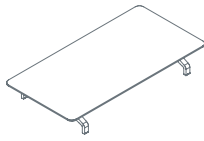

The system comprises a basic modular structure equipped with a series of universal fittings, to which all the types of seat, backrest and table (120 x 80 cm, 160 x 80 cm, diam. 130 cm) can be attached. Thanks to elements that can be fitted in many different positions, the system is extremely easy to personalise and adapts to the needs of its environment.

# Pons

2 seat side sofa base  
**1PN6630:** L 62¼ D 29½ H 9

3 seat side sofa base  
**1PN6640:** L 94½ D 29½ H 9

2 seat side sofa base  
**1PN6680:** L 63 P 29½ H 9

3 seat side sofa base  
**1PN6690:** L 94½ P 29½ H 9

Standard seat  
**1PN6500:** L 31½ D 23¾

Backless seat  
**1PN6510:** L 31½ D 31½

Low backrest  
**1PN6520:** L 31½ H 21¼

High backrest  
**1PN6530:** L 31½ H 30¾

Armrest  
**1PN6540:** L 24½ H 13½

Table top for sofa structure  
**1PN6560:** L 31½ D 31½

# Pons

Side table 120x80  
**1PN4010:** L 47 1/4 D 31 1/2 H 9 1/2

Side table 160x80  
**1PN4020:** L 160 D 31 1/2 H 9 1/2

Side table diam. 130  
**1PN4030:** Ø 130 H 9 1/2