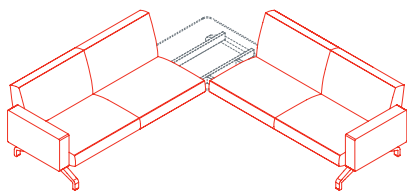

The system comprises a basic modular structure equipped with a series of universal fittings, to which all the types of seat, backrest and table (120 x 80 cm, 160 x 80 cm, diam. 130 cm) can be attached. Thanks to elements that can be fitted in many different positions, the system is extremely easy to personalise and adapts to the needs of its environment.

# Pons

2 seat sofa low backrest, no arms  
**1PN6000:** L 63 D 32 H 29½

2 seat sofa low backrest, 2 arms  
**1PN6010:** L 71¾ D 32 H 29½

3 seat sofa low backrest, no arms  
**1PN6020:** L 94½ D 32 H 29½

3 seat sofa low backrest, 2 arms  
**1PN6030:** L 103 D 32 H 29½

2 seat sofa low backrest, right arm  
**1PN6040:** L 67¼ D 32 H 29½

2 seat sofa low backrest, left arm  
**1PN6050:** L 67¼ D 32 H 29½

3 seat sofa low backrest, right arm  
**1PN6060:** L 99 D 32 H 29½

3 seat sofa low backrest, left arm  
**1PN6070:** L 99 D 32 H 29½

2+2 seat sofa, low backrest, arms and puff  
**1PN6080:** L 99 D 32 H 29½

2+2 seat sofa, side table option  
**1PN6090:** L 99 D 99 H 29½

2 seat sofa base  
**1PN6610:** L 63 D 29½ H 9

3 seat sofa base  
**1PN6620:** L 94½ D 29½ H 9