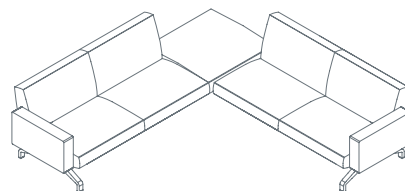

The system comprises a basic modular structure equipped with a series of universal fittings, to which all the types of seat, backrest and table (120 x 80 cm, 160 x 80 cm, diam. 130 cm) can be attached. Thanks to elements that can be fitted in many different positions, the system is extremely easy to personalise and adapts to the needs of its environment.

# Pons

2 seat sofa low backrest, no arms  
**1PN6000:** L 63 D 32 H 29½

2 seat sofa low backrest, 2 arms  
**1PN6010:** L 71¾ D 32 H 29½

3 seat sofa low backrest, no arms  
**1PN6020:** L 94½ D 32 H 29½

3 seat sofa low backrest, 2 arms  
**1PN6030:** L 103 D 32 H 29½

2 seat sofa low backrest, right arm  
**1PN6040:** L 67¼ D 32 H 29½

2 seat sofa low backrest, left arm  
**1PN6050:** L 67¼ D 32 H 29½

3 seat sofa low backrest, right arm  
**1PN6060:** L 99 D 32 H 29½

3 seat sofa low backrest, left arm  
**1PN6070:** L 99 D 32 H 29½

2+2 seat sofa, low backrest, arms and puff  
**1PN6080:** L 99 D 32 H 29½

2+2 seat sofa, side table option  
**1PN6090:** L 99 D 99 H 29½

2 seat sofa base  
**1PN6610:** L 63 D 29½ H 9

3 seat sofa base  
**1PN6620:** L 94½ D 29½ H 9