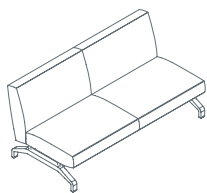

Pons

2 seat sofa low backrest, no arms
1PN6000: L 63 D 32 H 29½