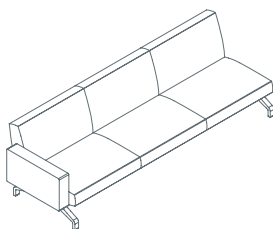

The system comprises a basic modular structure equipped with a series of universal fittings, to which all the types of seat, backrest and table (120 x 80 cm, 160 x 80 cm, diam. 130 cm) can be attached. Thanks to elements that can be fitted in many different positions, the system is extremely easy to personalise and adapts to the needs of its environment.

# Pons

2 seat sofa low backrest, no arms  
**1PN6000:** L 63 D 32 H 29½

2 seat sofa low backrest, 2 arms  
**1PN6010:** L 71¾ D 32 H 29½

3 seat sofa low backrest, no arms  
**1PN6020:** L 94½ D 32 H 29½

3 seat sofa low backrest, 2 arms  
**1PN6030:** L 103 D 32 H 29½

2 seat sofa low backrest, right arm  
**1PN6040:** L 67¼ D 32 H 29½

2 seat sofa low backrest, left arm  
**1PN6050:** L 67¼ D 32 H 29½

3 seat sofa low backrest, right arm  
**1PN6060:** L 99 D 32 H 29½

3 seat sofa low backrest, left arm  
**1PN6070:** L 99 D 32 H 29½

2+2 seat sofa, low backrest, arms and puff  
**1PN6080:** L 99 D 32 H 29½

2+2 seat sofa, side table option  
**1PN6090:** L 99 D 99 H 29½

2 seat sofa base  
**1PN6610:** L 63 D 29½ H 9

3 seat sofa base  
**1PN6620:** L 94½ D 29½ H 9