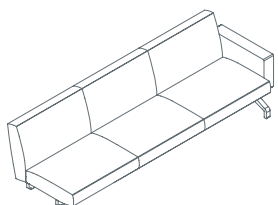

The system comprises a basic modular structure equipped with a series of universal fittings, to which all the types of seat, backrest and table (120 x 80 cm, 160 x 80 cm, diam. 130 cm) can be attached. Thanks to elements that can be fitted in many different positions, the system is extremely easy to personalise and adapts to the needs of its environment.

# Pons

2 seat sofa low backrest, no arms  
**1PN6000:** L 63 D 32 H 29½

2 seat sofa low backrest, 2 arms  
**1PN6010:** L 71¾ D 32 H 29½

3 seat sofa low backrest, no arms  
**1PN6020:** L 94½ D 32 H 29½

3 seat sofa low backrest, 2 arms  
**1PN6030:** L 103 D 32 H 29½

2 seat sofa low backrest, right arm  
**1PN6040:** L 67¼ D 32 H 29½

2 seat sofa low backrest, left arm  
**1PN6050:** L 67¼ D 32 H 29½

3 seat sofa low backrest, right arm  
**1PN6060:** L 99 D 32 H 29½

3 seat sofa low backrest, left arm  
**1PN6070:** L 99 D 32 H 29½