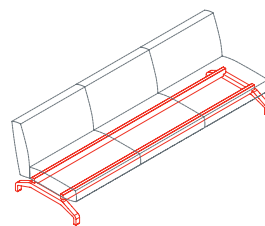

# Pons

2 seat sofa low backrest, no arms  
**1PN6000:** L 63 D 32 H 29½

2 seat sofa low backrest, 2 arms  
**1PN6010:** L 71¾ D 32 H 29½

3 seat sofa low backrest, no arms  
**1PN6020:** L 94½ D 32 H 29½

3 seat sofa low backrest, 2 arms  
**1PN6030:** L 103 D 32 H 29½

2 seat sofa low backrest, right arm  
**1PN6040:** L 67¼ D 32 H 29½

2 seat sofa low backrest, left arm  
**1PN6050:** L 67¼ D 32 H 29½

3 seat sofa low backrest, right arm  
**1PN6060:** L 99 D 32 H 29½

3 seat sofa low backrest, left arm  
**1PN6070:** L 99 D 32 H 29½

2+2 seat sofa, low backrest, arms and puff  
**1PN6080:** L 99 D 32 H 29½

2+2 seat sofa, side table option  
**1PN6090:** L 99 D 99 H 29½

2 seat sofa base  
**1PN6610:** L 63 D 29½ H 9

3 seat sofa base  
**1PN6620:** L 94½ D 29½ H 9