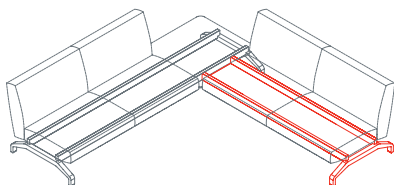

The system comprises a basic modular structure equipped with a series of universal fittings, to which all the types of seat, backrest and table (120 x 80 cm, 160 x 80 cm, diam. 130 cm) can be attached. Thanks to elements that can be fitted in many different positions, the system is extremely easy to personalise and adapts to the needs of its environment.

2 seat sofa low backrest, right arm  
**1PN6040:** L 67¼ D 32 H 29½

2 seat sofa low backrest, left arm  
**1PN6050:** L 67¼ D 32 H 29½

3 seat sofa low backrest, right arm  
**1PN6060:** L 99 D 32 H 29½

3 seat sofa low backrest, left arm  
**1PN6070:** L 99 D 32 H 29½

2+2 seat sofa, low backrest, arms and puff  
**1PN6080:** L 99 D 32 H 29½

2+2 seat sofa, side table option  
**1PN6090:** L 99 D 99 H 29½

2 seat sofa base  
**1PN6610:** L 63 D 29½ H 9

3 seat sofa base  
**1PN6620:** L 94½ D 29½ H 9

# Pons

2 seat side sofa base  
**1PN6630:** L 62¼ D 29½ H 9

3 seat side sofa base  
**1PN6640:** L 94½ D 29½ H 9

2 seat side sofa base  
**1PN6680:** L 63 P 29½ H 9

3 seat side sofa base  
**1PN6690:** L 94½ P 29½ H 9