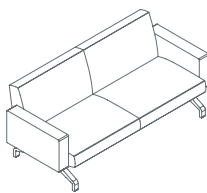

The system comprises a basic modular structure equipped with a series of universal fittings, to which all the types of seat, backrest and table (120 x 80 cm, 160 x 80 cm, diam. 130 cm) can be attached. Thanks to elements that can be fitted in many different positions, the system is extremely easy to personalise and adapts to the needs of its environment.

# Pons

2 seat sofa low backrest, no arms  
**1PN6000:** L 63 D 32 H 29½

2 seat sofa low backrest, 2 arms  
**1PN6010:** L 71¾ D 32 H 29½

3 seat sofa low backrest, no arms  
**1PN6020:** L 94½ D 32 H 29½

3 seat sofa low backrest, 2 arms  
**1PN6030:** L 103 D 32 H 29½

2 seat sofa low backrest, right arm  
**1PN6040:** L 67¼ D 32 H 29½

2 seat sofa low backrest, left arm  
**1PN6050:** L 67¼ D 32 H 29½

3 seat sofa low backrest, right arm  
**1PN6060:** L 99 D 32 H 29½

3 seat sofa low backrest, left arm  
**1PN6070:** L 99 D 32 H 29½

2+2 seat sofa, low backrest, arms and puff  
**1PN6080:** L 99 D 32 H 29½

2+2 seat sofa, side table option  
**1PN6090:** L 99 D 99 H 29½

2 seat sofa base  
**1PN6610:** L 63 D 29½ H 9

3 seat sofa base  
**1PN6620:** L 94½ D 29½ H 9