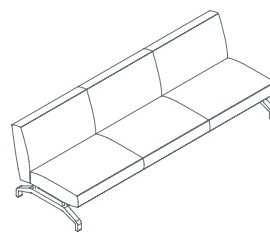

The system comprises a basic modular structure equipped with a series of universal fittings, to which all the types of seat, backrest and table (120 x 80 cm, 160 x 80 cm, diam. 130 cm) can be attached. Thanks to elements that can be fitted in many different positions, the system is extremely easy to personalise and adapts to the needs of its environment.

# Pons

2 seat sofa low backrest, no arms  
**1PN6000:** L 63 D 32 H 29½

2 seat sofa low backrest, 2 arms  
**1PN6010:** L 71¾ D 32 H 29½

3 seat sofa low backrest, no arms  
**1PN6020:** L 94½ D 32 H 29½

3 seat sofa low backrest, 2 arms  
**1PN6030:** L 103 D 32 H 29½