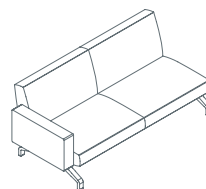

The system comprises a basic modular structure equipped with a series of universal fittings, to which all the types of seat, backrest and table (120 x 80 cm, 160 x 80 cm, diam. 130 cm) can be attached. Thanks to elements that can be fitted in many different positions, the system is extremely easy to personalise and adapts to the needs of its environment.

# Pons

2 seat sofa low backrest, no arms  
**1PN6000:** L 63 D 32 H 29½

2 seat sofa low backrest, 2 arms  
**1PN6010:** L 71¾ D 32 H 29½

3 seat sofa low backrest, no arms  
**1PN6020:** L 94½ D 32 H 29½

3 seat sofa low backrest, 2 arms  
**1PN6030:** L 103 D 32 H 29½

2 seat sofa low backrest, right arm  
**1PN6040:** L 67¼ D 32 H 29½

2 seat sofa low backrest, left arm  
**1PN6050:** L 67¼ D 32 H 29½

3 seat sofa low backrest, right arm  
**1PN6060:** L 99 D 32 H 29½

3 seat sofa low backrest, left arm  
**1PN6070:** L 99 D 32 H 29½

2+2 seat sofa, low backrest, arms and puff  
**1PN6080:** L 99 D 32 H 29½

2+2 seat sofa, side table option  
**1PN6090:** L 99 D 99 H 29½

2 seat sofa base  
**1PN6610:** L 63 D 29½ H 9

3 seat sofa base  
**1PN6620:** L 94½ D 29½ H 9