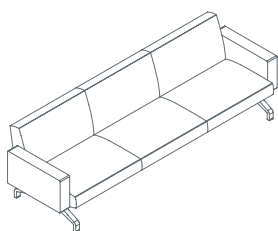

The system comprises a basic modular structure equipped with a series of universal fittings, to which all the types of seat, backrest and table (120 x 80 cm, 160 x 80 cm, diam. 130 cm) can be attached. Thanks to elements that can be fitted in many different positions, the system is extremely easy to personalise and adapts to the needs of its environment.

# Pons

2 seat sofa low backrest, no arms  
**1PN6000:** L 63 D 32 H 29½

2 seat sofa low backrest, 2 arms  
**1PN6010:** L 71¾ D 32 H 29½

3 seat sofa low backrest, no arms  
**1PN6020:** L 94½ D 32 H 29½

3 seat sofa low backrest, 2 arms  
**1PN6030:** L 103 D 32 H 29½

2 seat sofa low backrest, right arm  
**1PN6040:** L 67¼ D 32 H 29½

2 seat sofa low backrest, left arm  
**1PN6050:** L 67¼ D 32 H 29½

3 seat sofa low backrest, right arm  
**1PN6060:** L 99 D 32 H 29½

3 seat sofa low backrest, left arm  
**1PN6070:** L 99 D 32 H 29½

2+2 seat sofa, low backrest, arms and puff  
**1PN6080:** L 99 D 32 H 29½

2+2 seat sofa, side table option  
**1PN6090:** L 99 D 99 H 29½

2 seat sofa base  
**1PN6610:** L 63 D 29½ H 9

3 seat sofa base  
**1PN6620:** L 94½ D 29½ H 9