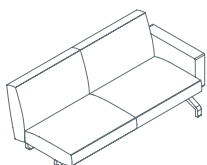

The system comprises a basic modular structure equipped with a series of universal fittings, to which all the types of seat, backrest and table (120 x 80 cm, 160 x 80 cm, diam. 130 cm) can be attached. Thanks to elements that can be fitted in many different positions, the system is extremely easy to personalise and adapts to the needs of its environment.

# Pons

2 seat sofa low backrest, no arms  
**1PN6000:** L 63 D 32 H 29½

2 seat sofa low backrest, 2 arms  
**1PN6010:** L 71¾ D 32 H 29½

3 seat sofa low backrest, no arms  
**1PN6020:** L 94½ D 32 H 29½

3 seat sofa low backrest, 2 arms  
**1PN6030:** L 103 D 32 H 29½

2 seat sofa low backrest, right arm  
**1PN6040:** L 67¼ D 32 H 29½

2 seat sofa low backrest, left arm  
**1PN6050:** L 67¼ D 32 H 29½

3 seat sofa low backrest, right arm  
**1PN6060:** L 99 D 32 H 29½

3 seat sofa low backrest, left arm  
**1PN6070:** L 99 D 32 H 29½

2+2 seat sofa, low backrest, arms and puff  
**1PN6080:** L 99 D 32 H 29½

2+2 seat sofa, side table option  
**1PN6090:** L 99 D 99 H 29½

2 seat sofa base  
**1PN6610:** L 63 D 29½ H 9

3 seat sofa base  
**1PN6620:** L 94½ D 29½ H 9