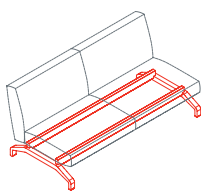

# Pons

2 seat sofa low backrest, no arms  
**1PN6000:** L 63 D 32 H 29½

2 seat sofa low backrest, 2 arms  
**1PN6010:** L 71¾ D 32 H 29½

3 seat sofa low backrest, no arms  
**1PN6020:** L 94½ D 32 H 29½

3 seat sofa low backrest, 2 arms  
**1PN6030:** L 103 D 32 H 29½

2 seat sofa low backrest, right arm  
**1PN6040:** L 67¼ D 32 H 29½

2 seat sofa low backrest, left arm  
**1PN6050:** L 67¼ D 32 H 29½

3 seat sofa low backrest, right arm  
**1PN6060:** L 99 D 32 H 29½

3 seat sofa low backrest, left arm  
**1PN6070:** L 99 D 32 H 29½

2+2 seat sofa, low backrest, arms and puff  
**1PN6080:** L 99 D 32 H 29½

2+2 seat sofa, side table option  
**1PN6090:** L 99 D 99 H 29½

2 seat sofa base  
**1PN6610:** L 63 D 29½ H 9

3 seat sofa base  
**1PN6620:** L 94½ D 29½ H 9